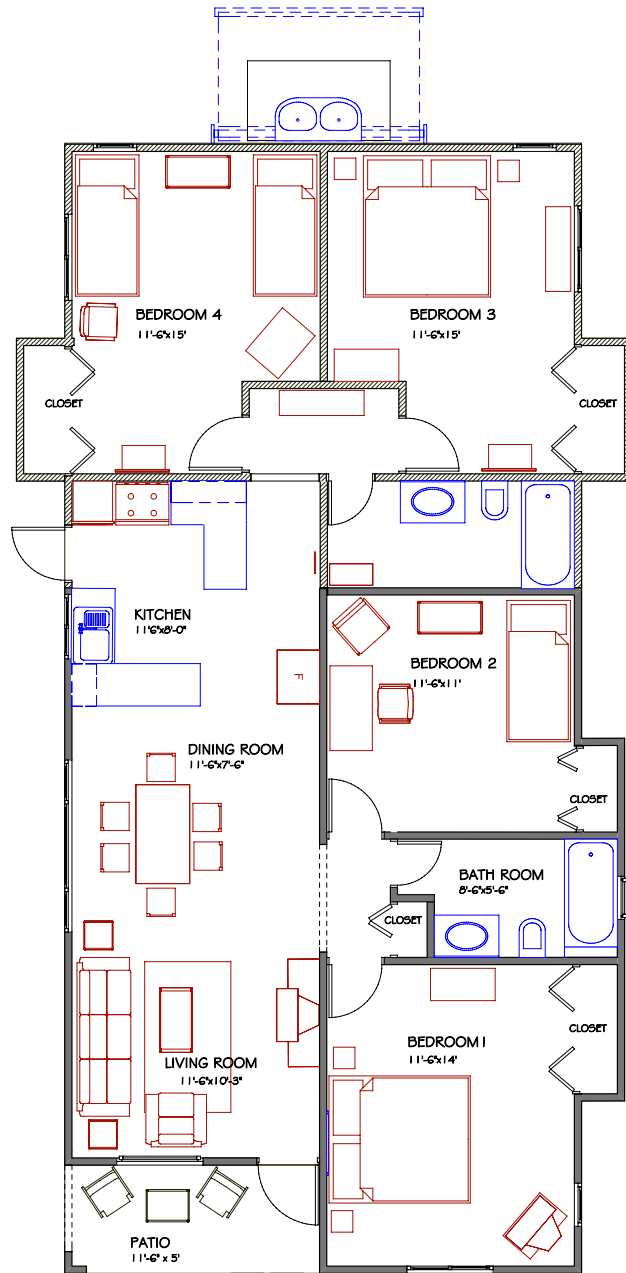

Rhyne Park
Lot Layout
with Expansion
Option

45'-0"

SAMPLE LOT 4,000SQFT
(372sqm)

90'-0"

ROAD RESERVATION